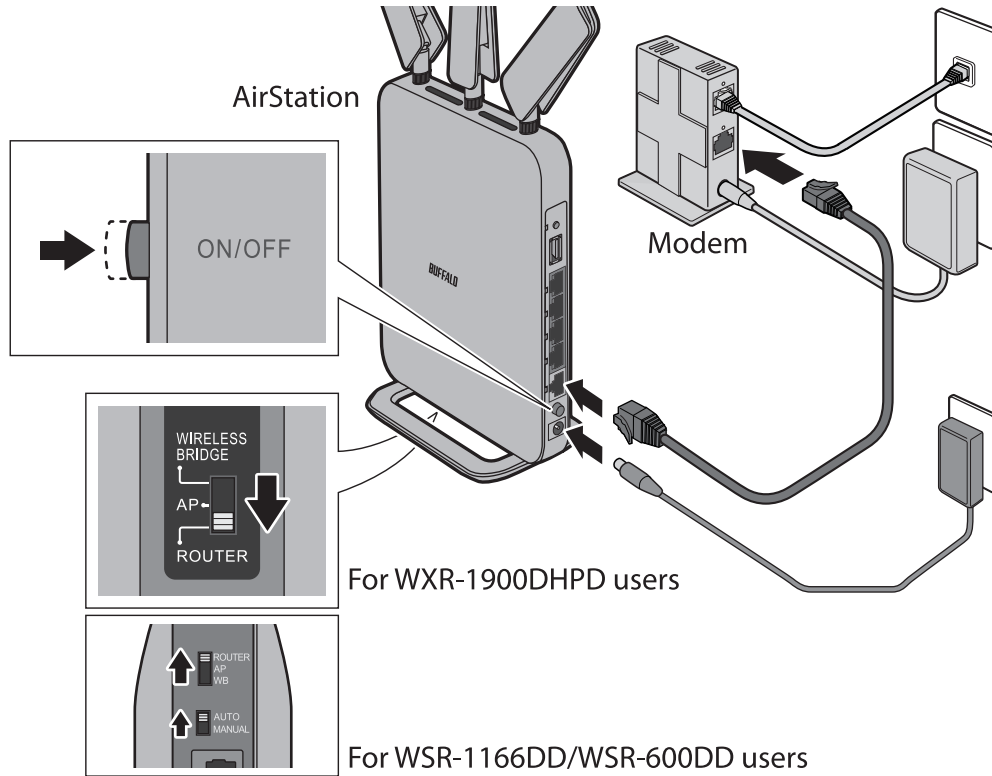

AirStation Quick Setup Guide

Setup

Default Values

WXR-1900DHPD

The setup card for the WSR-1166DD/WSR-600DD is included in the package.

Opening Settings

-  192.168.11.1
-  password
- 

Router Info	
Release	DD-WRT NG beta r0 8.1
Hardware	Buffalo WXR-1900DHP
Kernel version	3.10.49
Uptime	01:24:17
Current time	12/01/2015 04:31:05
Current load	0.90/0.115/0.104
Memory usage	43/503 MB

Internet Connection	
Wan Port	Connecting

Wireless Network	
SSID (2.4 GHz)	Buffalo-G-4E1E
SSID (5 GHz)	Buffalo-A-4E1E

Note: After logging in to Settings, we recommend that you change the default administrator password.