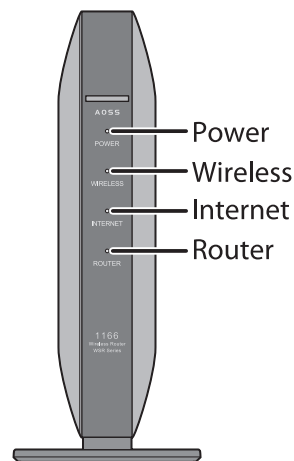

WSR-1166DD