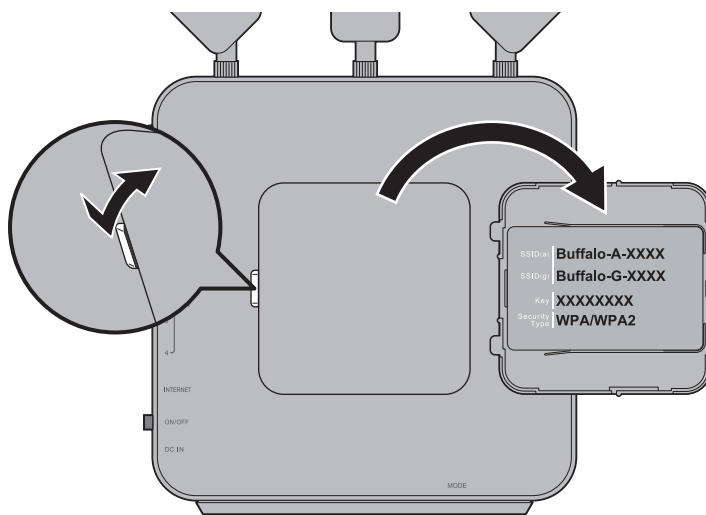

AirStation Quick Setup Guide

Setup

Default Values

WXR-1900DHPD

The setup card for the WSR-1166DD/WSR-600DD is included in the package.

Opening Settings

-  192.168.11.1
-  password
- 

Router Info	
Release	DD-WRT NG beta r0 8.1
Hardware	Buffalo WXR-1900DHP
Kernel version	3.10.49
Uptime	01:24:17
Current time	12/01/2015 04:31:05
Current load	0.90/0.115/0.104
Memory usage	43/503 MB

Internet Connection	
Wan Port	Connecting

Wireless Network	
SSID (2.4 GHz)	Buffalo-G-4E1E
SSID (5 GHz)	Buffalo-A-4E1E

Note: After logging in to Settings, we recommend that you change the default administrator password.